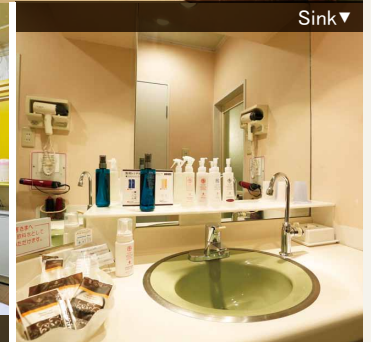

Guest Room	All Double Rooms ※including tax and service charge.
------------	---

Room Category	Floor Space	Bed Size	Lodging charges
Superior	33㎡	King(1860 × 2090)	¥8,290~
Standard	24㎡	Queen(1620 × 2090)	¥7,790~

Access Map

Superior Room ▼

Standard Room ▼

Sauna ▼

Standard Room ▲

Sink ▼

▲ Superior Room