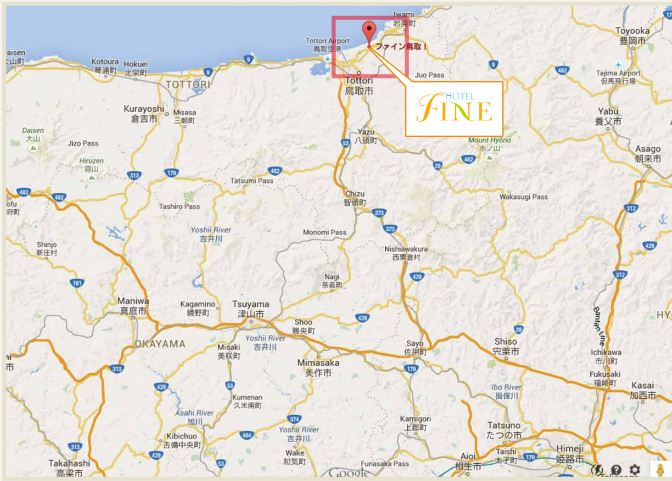

Access Map

Superior Room ▼